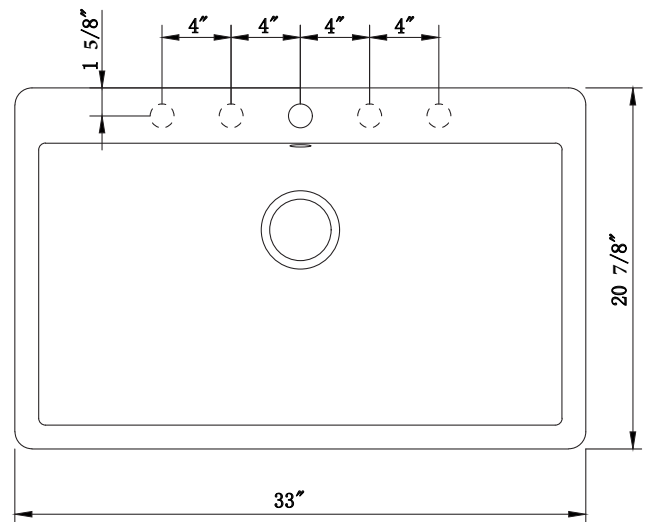

Quartz Single Bowl Dual Mount
33" x 21"
Alpine

INTERNAL DIMENSIONS: 31" X 16 1/4" (787.4 mm x 450.9 mm)

DEPTH: 9 1/2" (254 mm)

Depth does not include countertop thickness